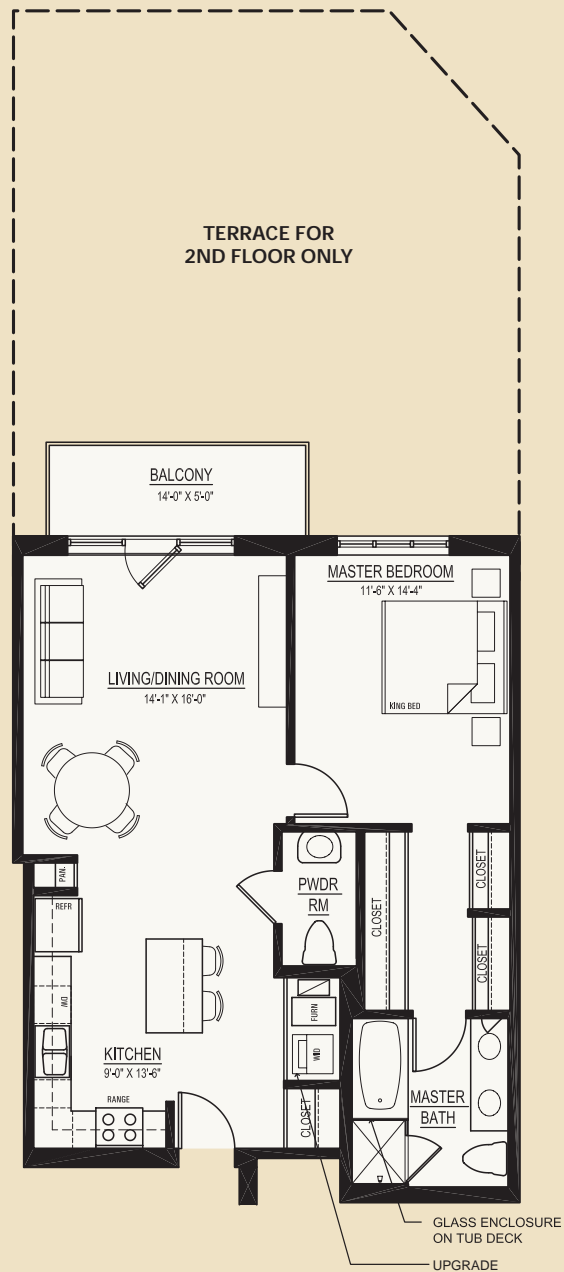

544 NORTH MILWAUKEE AVENUE

Floorplan 4

Belgravia's Standard Features Always Include Granite Counters in Kitchen, GE Stainless Steel Appliances, Marble Master Baths and Beautiful Wood Floors.