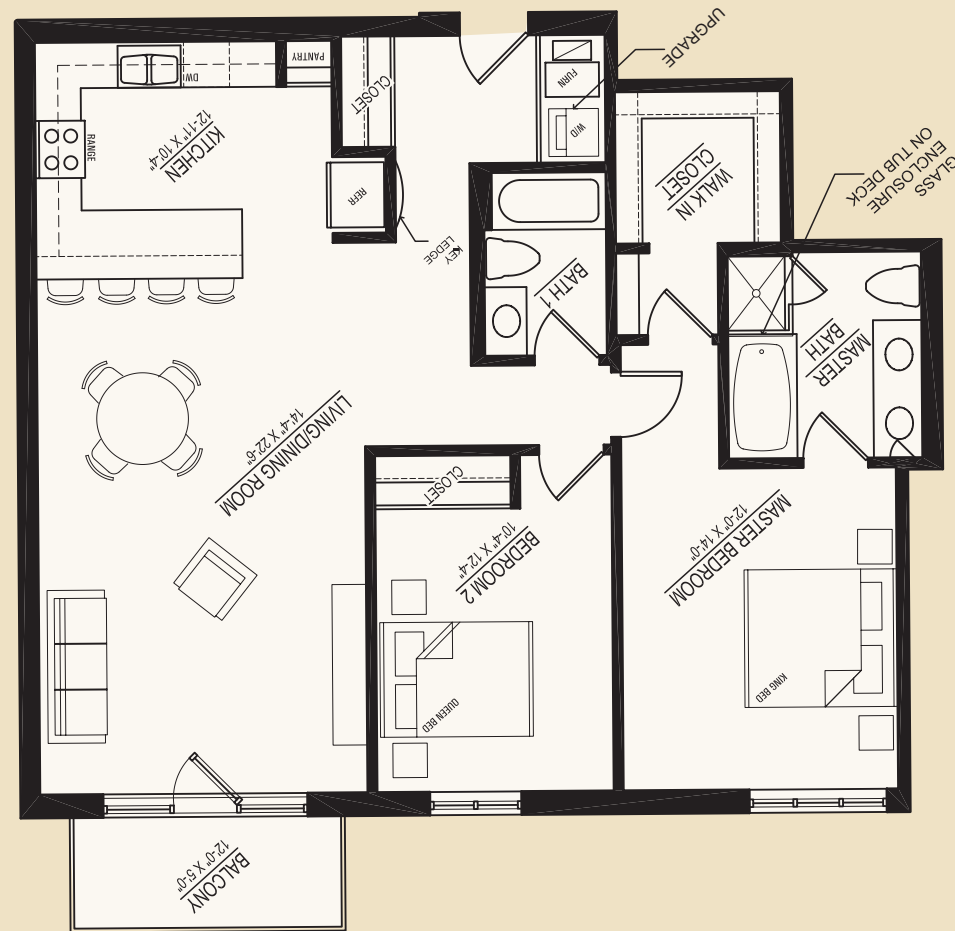

544 NORTH MILWAUKEE AVENUE

Floorplan 1

Belgravia's Standard Features Always Include Granite Counters in Kitchen, GE Stainless Steel Appliances, Marble Master Baths and Beautiful Wood Floors.