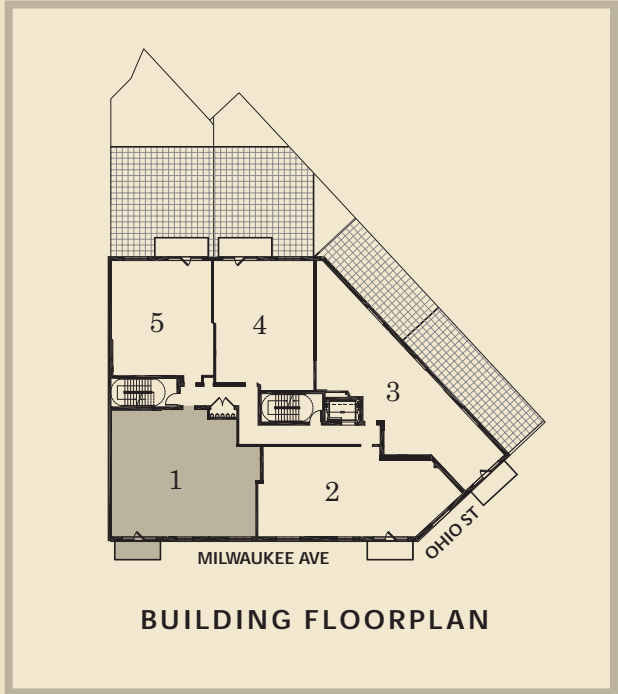

544 NORTH MILWAUKEE AVENUE

Floorplan 1

Belgravia's Standard Features Always Include Granite Counters in Kitchen, GE Stainless Steel Appliances, Marble Master Baths and Beautiful Wood Floors.